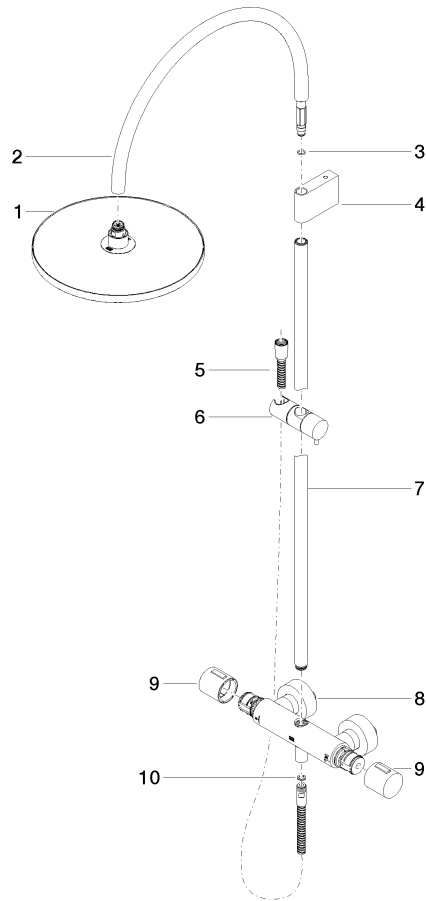

34 462 892

Fits: TARA, VAIA, META

- shower with fixed riser projection 452mm
- overhead shower: rain flow
- rain shower Ø 300 mm
- rain shower with anti-scale system
- max. rainshower flow 6.8 l/min
- rotary diverter with volume control and shut-off function
- slide-on rosettes Ø 70 mm
- height of fittings up to rain shower (bottom edge) 963mm
- height of fittings up to top edge of elbow 1267mm
- gauge 150 mm - 13 mm
- metal shower hose 1750mm with integrated anti-twist protection
- 1/2" connection
- slide bar
- Pipe diameter 23.5 mm
- quick clearing

This article does not include a hand shower!

Intrinsic protection against back flow.

	Chrome	34 462 892-00 0010
	Brushed Platinum	34 462 892-06 0010
	Platinum	34 462 892-08 0010
	Dark Chrome	34 462 892-19 0010
	Brushed Light Gold	34 462 892-27 0010
	Brushed Durabronze (23kt Gold)	34 462 892-28 0010
	Matte Black	34 462 892-33 0010
	Brushed Champagne (22kt Gold)	34 462 892-46 0010
	Champagne (22kt Gold)	34 462 892-47 0010
	Brushed Chrome	34 462 892-93 0010
	Brushed Dark Platinum	34 462 892-99 0010

34 462 892

34 462 892

Parts for other finishes can be found here: [Brushed](#)
[Platinum](#)

Spare parts list

No.	Item Number	Name	Quantity used	Delivery time
1	04 12 05 091 10-00	shower	1	10
2	04 28 22 346 00-00	pipe	1	10
3	09 14 10 008 90	seal	1	2
4	90 17 11 150 00-00	holder	1	10
5	28 322 970-00	Metal shower hose 1/2" x 3/8" x 1750 mm - Chrome	1	2
6	12 570 970-00	Slide unit - Chrome	1	10
7	90 28 22 349 00-00	pipe	1	10
8	04 17 01 250 00-00	connection	1	10
9	90 17 33 015 00-00	handle	1	10
10	90 14 20 026 00 90	seal	1	2