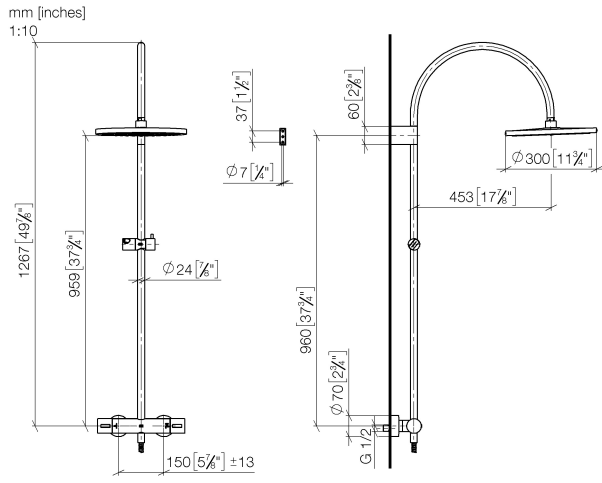

34 462 892

Fits: TARA, VAIA, META

- shower with fixed riser projection 452mm
- overhead shower: rain flow
- rain shower Ø 300 mm
- rain shower with anti-scale system
- max. rainshower flow 6.8 l/min
- rotary diverter with volume control and shut-off function
- slide-on rosettes Ø 70 mm
- height of fittings up to rain shower (bottom edge) 963mm
- height of fittings up to top edge of elbow 1267mm
- gauge 150 mm - 13 mm
- metal shower hose 1750mm with integrated anti-twist protection
- 1/2" connection
- slide bar
- Pipe diameter 23.5 mm
- quick clearing

This article does not include a hand shower!

Intrinsic protection against back flow.

	Chrome	34 462 892-00 0010
	Brushed Platinum	34 462 892-06 0010
	Platinum	34 462 892-08 0010
	Dark Chrome	34 462 892-19 0010
	Brushed Light Gold	34 462 892-27 0010
	Brushed Durabronze (23kt Gold)	34 462 892-28 0010
	Matte Black	34 462 892-33 0010
	Brushed Champagne (22kt Gold)	34 462 892-46 0010
	Champagne (22kt Gold)	34 462 892-47 0010
	Brushed Chrome	34 462 892-93 0010
	Brushed Dark Platinum	34 462 892-99 0010

34 462 892

34 462 892

Parts for other finishes can be found here: [Brushed](#)
[Platinum](#)

Spare parts list

No.	Item Number	Name	Quantity used	Delivery time
1	04 12 05 091 10-00	shower	1	10
2	04 28 22 346 00-00	pipe	1	10
3	09 14 10 008 90	seal	1	2
4	90 17 11 150 00-00	holder	1	10
5	28 322 970-00	Metal shower hose 1/2" x 3/8" x 1750 mm - Chrome	1	2
6	12 570 970-00	Slide unit - Chrome	1	10
7	90 28 22 349 00-00	pipe	1	10
8	04 17 01 250 00-00	connection	1	10
9	90 17 33 015 00-00	handle	1	10
10	90 14 20 026 00 90	seal	1	2